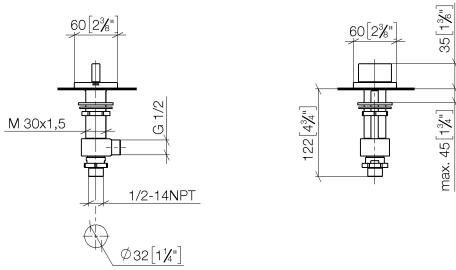

20 000 706

- hole diameter valve 32 mm
- rosette 60 x 60 mm
- with hot marking

	Dark Chrome	20 000 706-19
	Chrome	20 000 706-00
	Brushed Platinum	20 000 706-06
	Brushed Champagne (22kt Gold)	20 000 706-46
	Champagne (22kt Gold)	20 000 706-47
	Brushed Dark Platinum	20 000 706-99

20 000 706

mm [inches]

Flow rate chart

Certificates

WRAS_2103001.

20 000 706

Parts for other finishes can be found here: [Chrome](#)

Spare parts list

No.	Item Number	Name	Quantity used	Delivery time
1	90 20 70 051 05-19	handle (hot)	1	20
2	04 17 11 058 32 90	side panel	1	2
3	90 90 03 132 00 90	top	1	2
4	04 23 10 032 78 90	fixing set	1	2
5	04 17 11 023 10 90	distributor	1	2
6	90 23 30 040 00-19	threaded connector	1	-
Spare part can no longer be ordered, please order the replacement item				
7	09 30 11 059 90	disc	1	2
8	09 23 10 012 90	nut	1	2