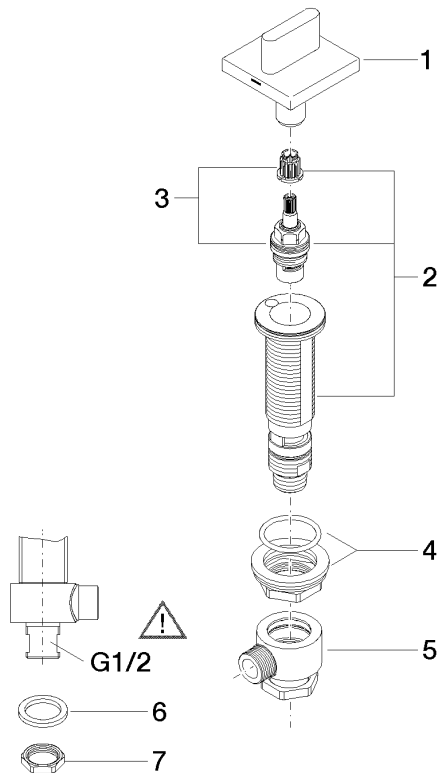

20 000 706

- hole diameter valve 32 mm
- rosette 60 x 60 mm
- with hot marking

	Dark Chrome	20 000 706-19
	Chrome	20 000 706-00
	Brushed Platinum	20 000 706-06
	Brushed Champagne (22kt Gold)	20 000 706-46
	Champagne (22kt Gold)	20 000 706-47
	Brushed Dark Platinum	20 000 706-99

20 000 706

mm [inches]

Flow rate chart

Certificates

WRAS_2103001.

20 000 706

Parts for other finishes can be found here: [Chrome](#)

Spare parts list

No.	Item Number	Name	Quantity used	Delivery time
1	90 20 70 051 05-19	handle (hot)	1	20
2	04 17 11 058 32 90	side panel	1	2
3	90 90 03 132 00 90	top	1	2
4	04 23 10 032 78 90	fixing set	1	2
5	04 17 11 023 10 90	distributor	1	2
6	90 23 30 040 00-19	threaded connector	1	-
Spare part can no longer be ordered, please order the replacement item				
7	09 30 11 059 90	disc	1	2
8	09 23 10 012 90	nut	1	2